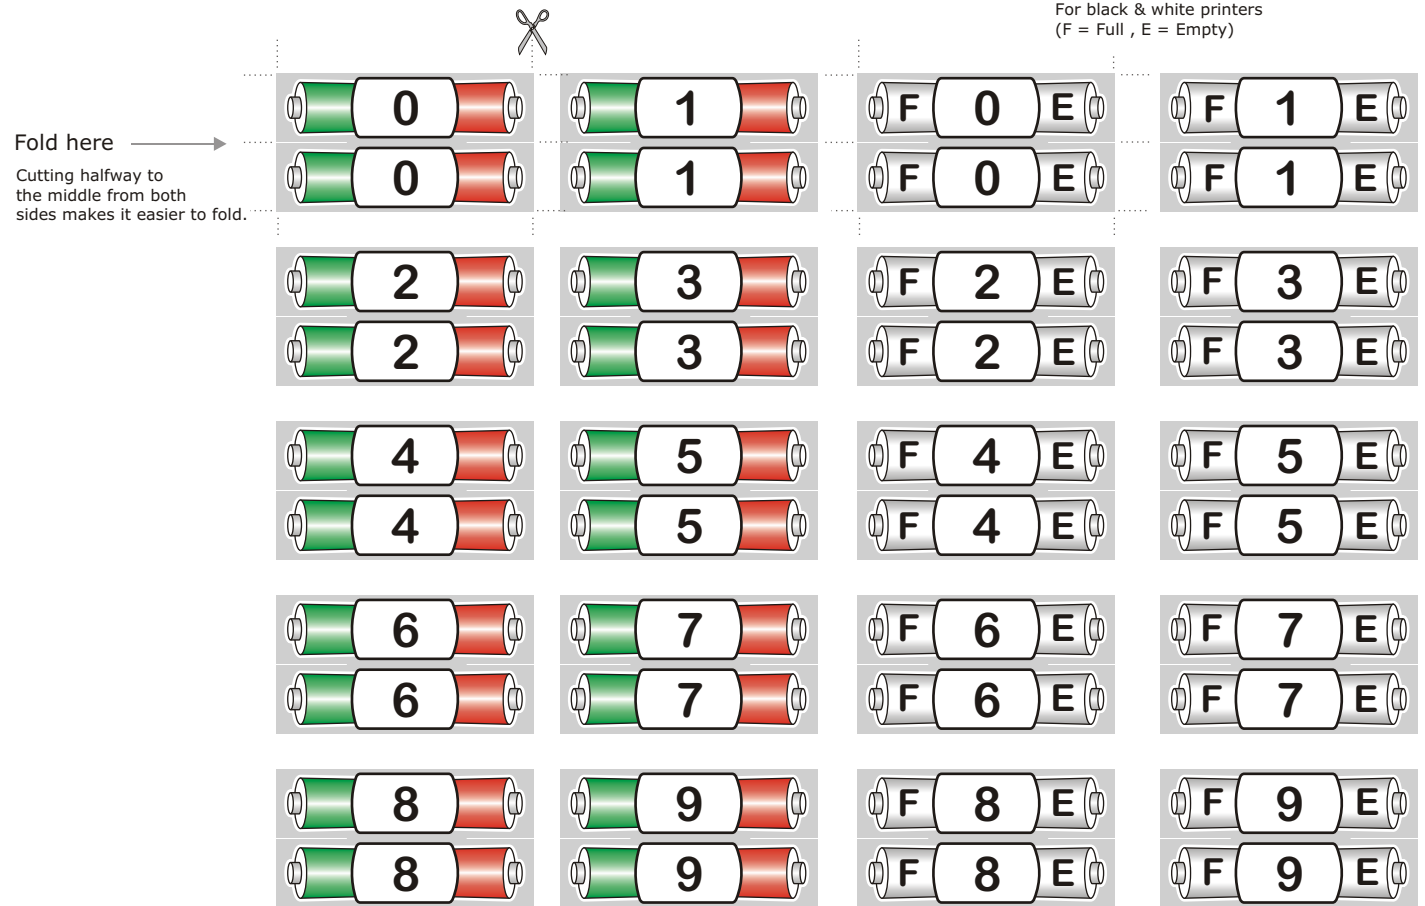

Battery charge indicators , with set numbers

Cut out and tape on battery cases / holders .

See instructions here : www.benvelo.com/battery.htm

Copyright © Benny Johansson

www.benvelo.com